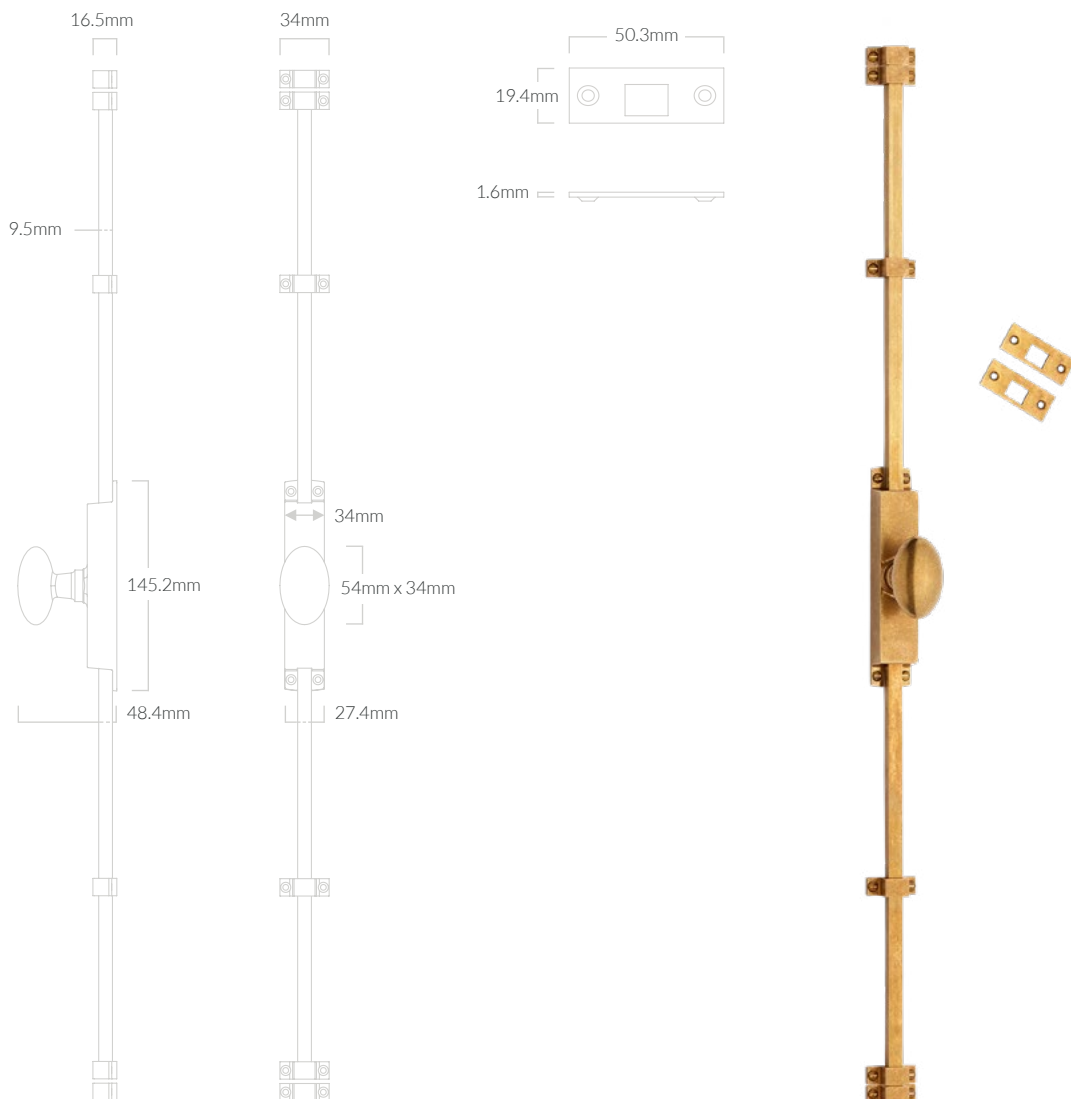

Cremone *bolt*

Contemporary

Add considered architectural detail to your cabinetry with our contemporary solid brass Cremone bolts. Each piece is crafted to your specification and offered across our full range of finishes. Choose from operational or non-operational options, with an elegant oval brass knob. Designed to make a statement, our Cremone bolts bring elevated elegance and refined character to cabinet doors.

Contemporary Cremone Bolt

Product photographed in our aged brass (BEL) finish.